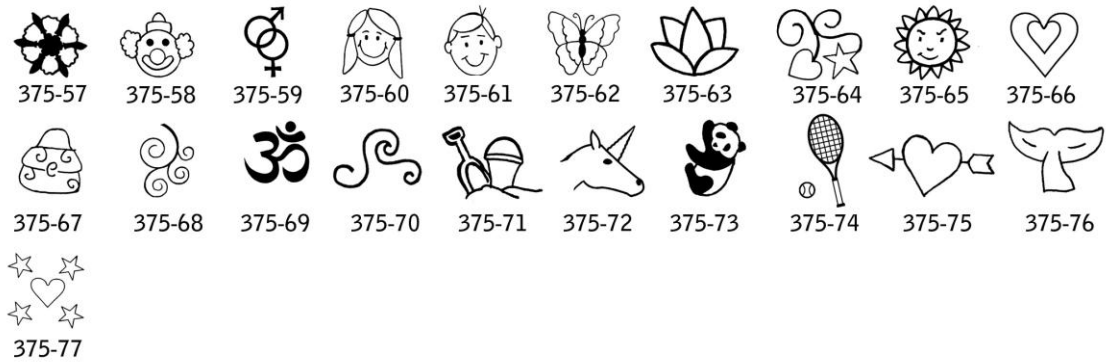

STEEL STAMPS INC.

1846 W. Airport Way • Boise, ID 83705
208-345-2550 • 208-345-2369

E-Mail: steelstampsinc@yahoo.com • Website: www.steelstampsinc.com