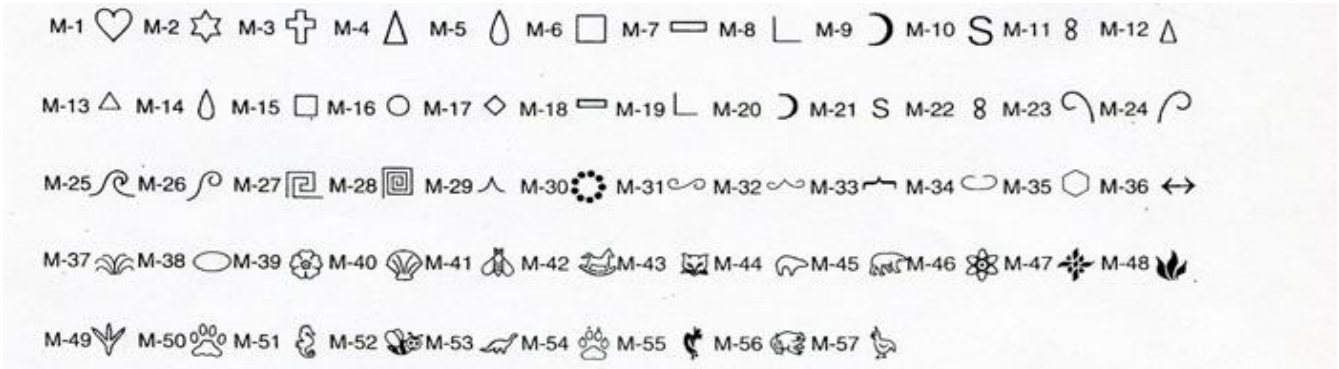

MILLENIUM STEEL JEWELRY HAND STAMPS